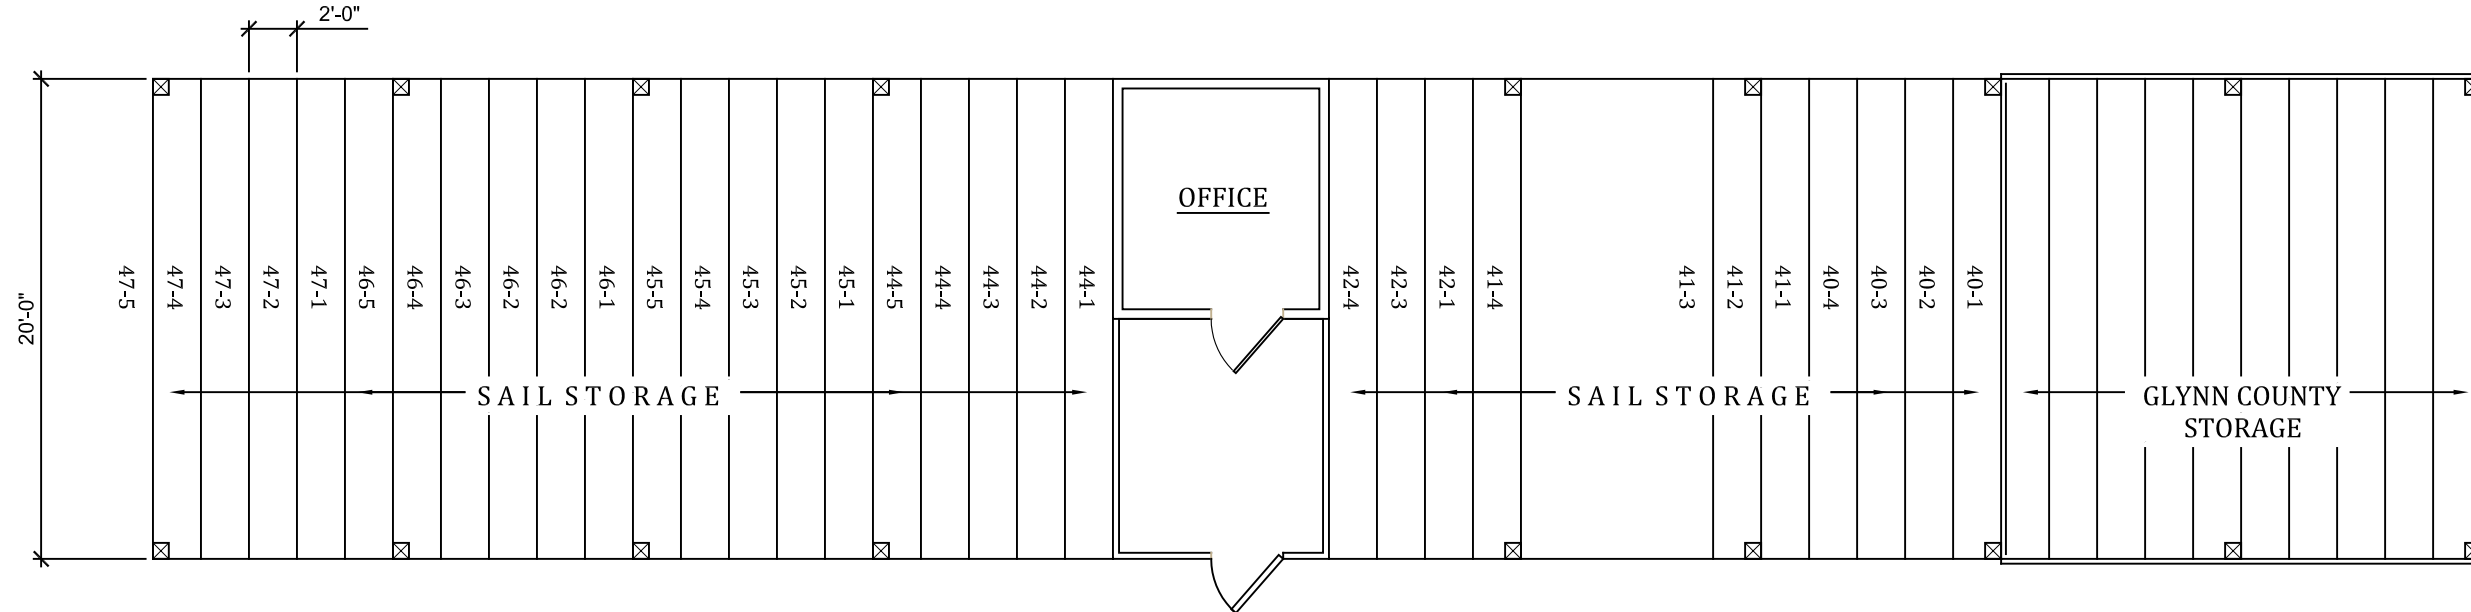

DO NOT MOVE IN UNTIL YOU IDENTIFY EQUIPMENT AT SHEDS A, B, C, D. Call 912-634-9533

30 spaces

SHED-C

20 spaces

SHED-B

20 spaces

SHED-A

12 spaces