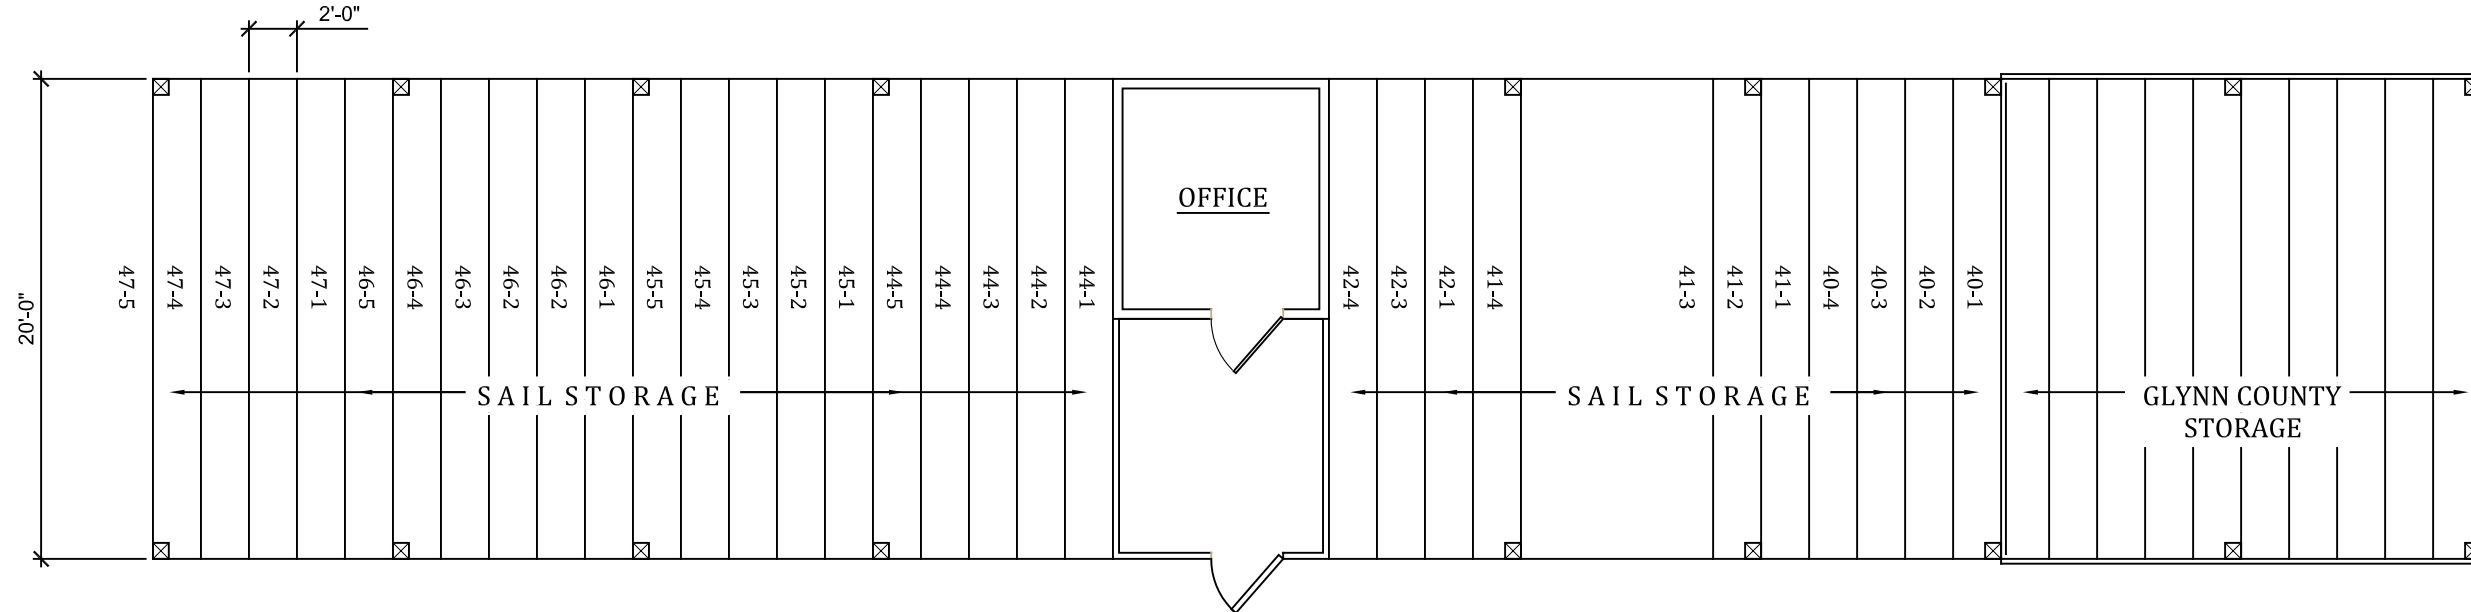

DO NOT MOVE IN UNTIL YOU IDENTIFY EQUIPMENT AT SHEDS A, B, C, D. Call 912-634-9533

30 spaces

20 spaces

20 spaces

12 spaces

NOTE:

call club manager 912-634-9533

WINDSURFER STORAG BUILDINGS